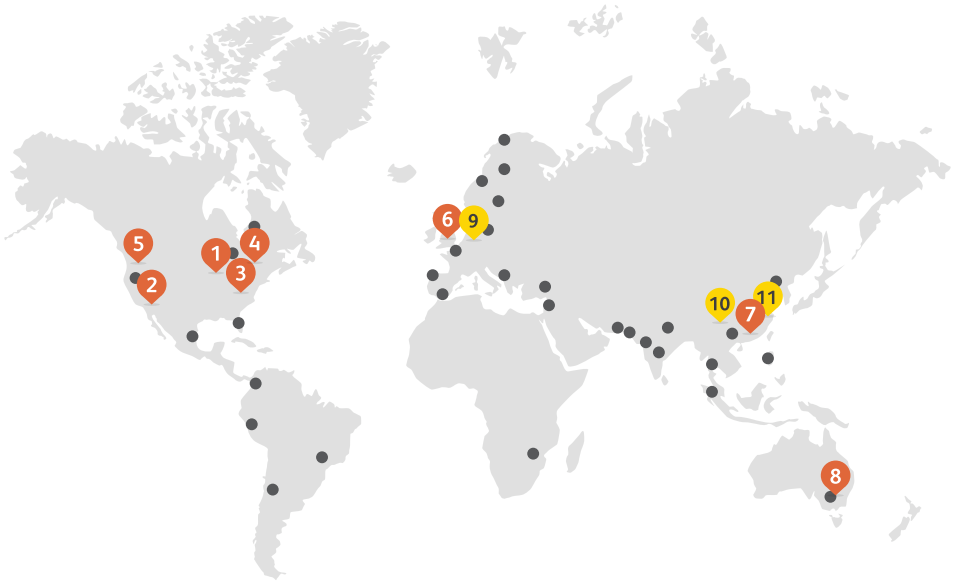

Located in Eastern Creek, 40km from the Sydney Airport, the facility is twice the size of the Melbourne Cricket Ground and is the country's largest distribution center. Shipwire Australia supports domestic and international shipping, specific carriers and service levels available upon request.

Our network of fulfillment centers

North America

United States

- 1 Chicago
- 2 Los Angeles
- 3 Philadelphia

Canada

- 4 Toronto
- 5 Vancouver

International

United Kingdom

- 6 London

China

- 7 Hong Kong

Australia

- 8 Sydney

Coming Soon

Netherlands

- 9 Tilburg

China

- 10 Chengdu

- 11 Shanghai

- **Ingram Micro Warehouses**